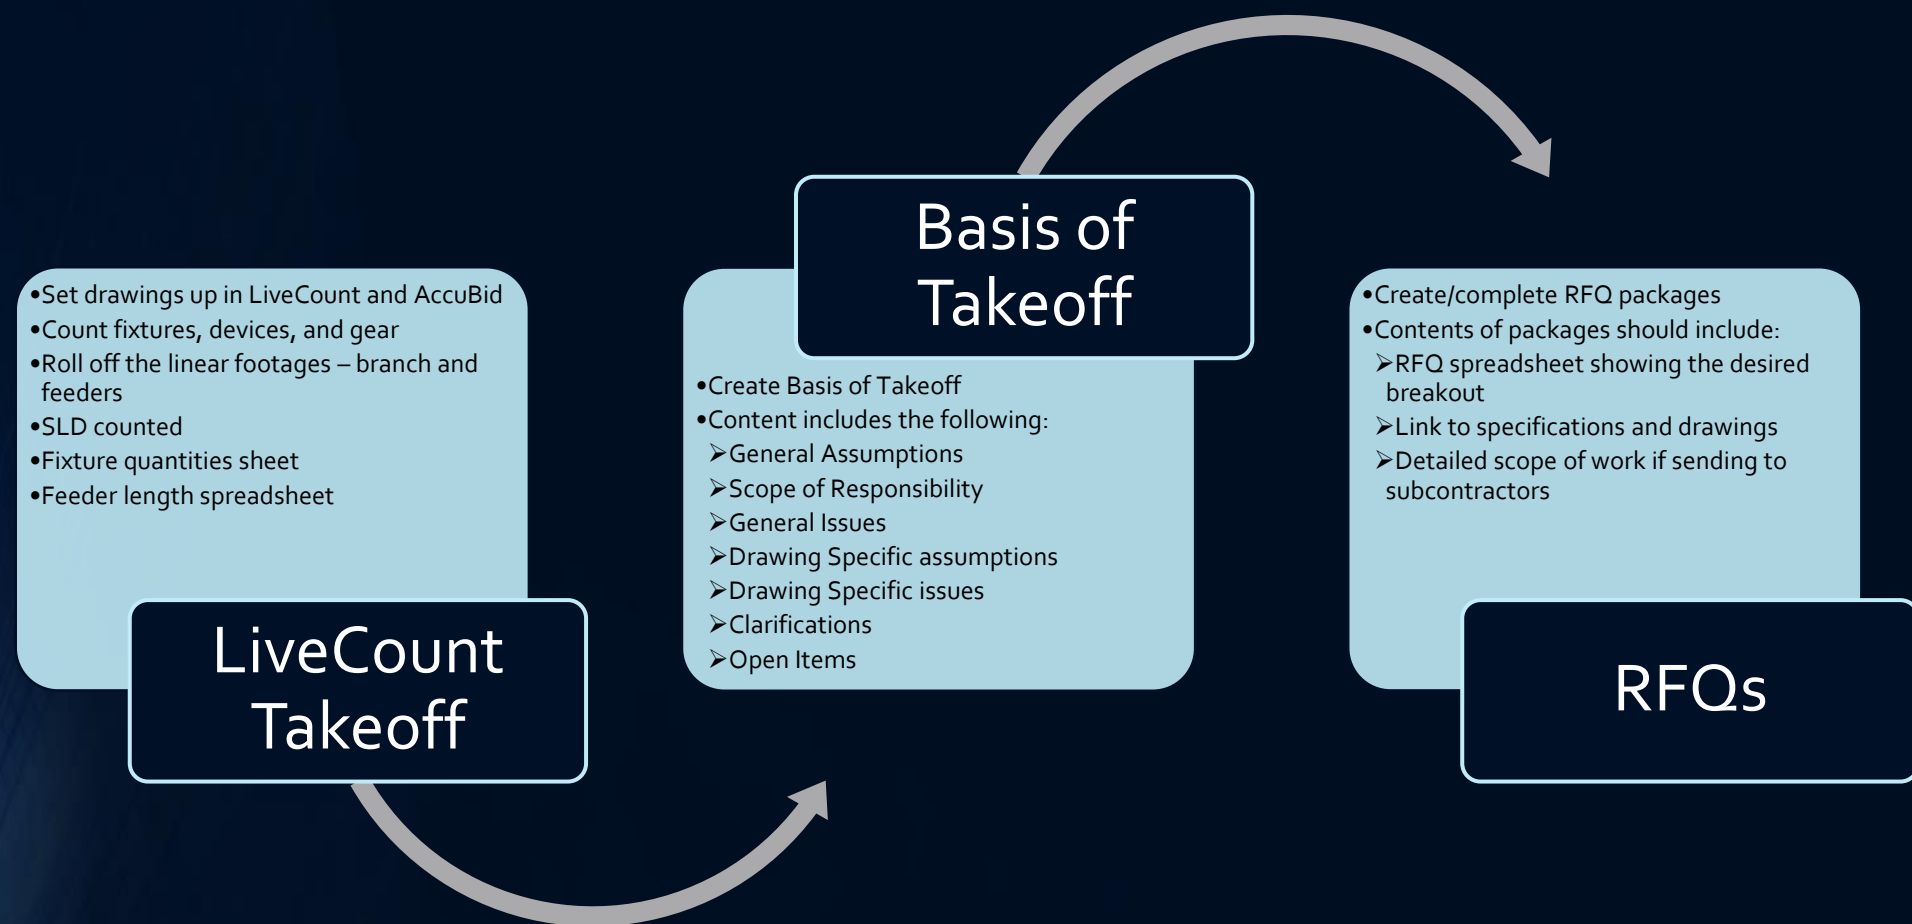

Estimate Process.....