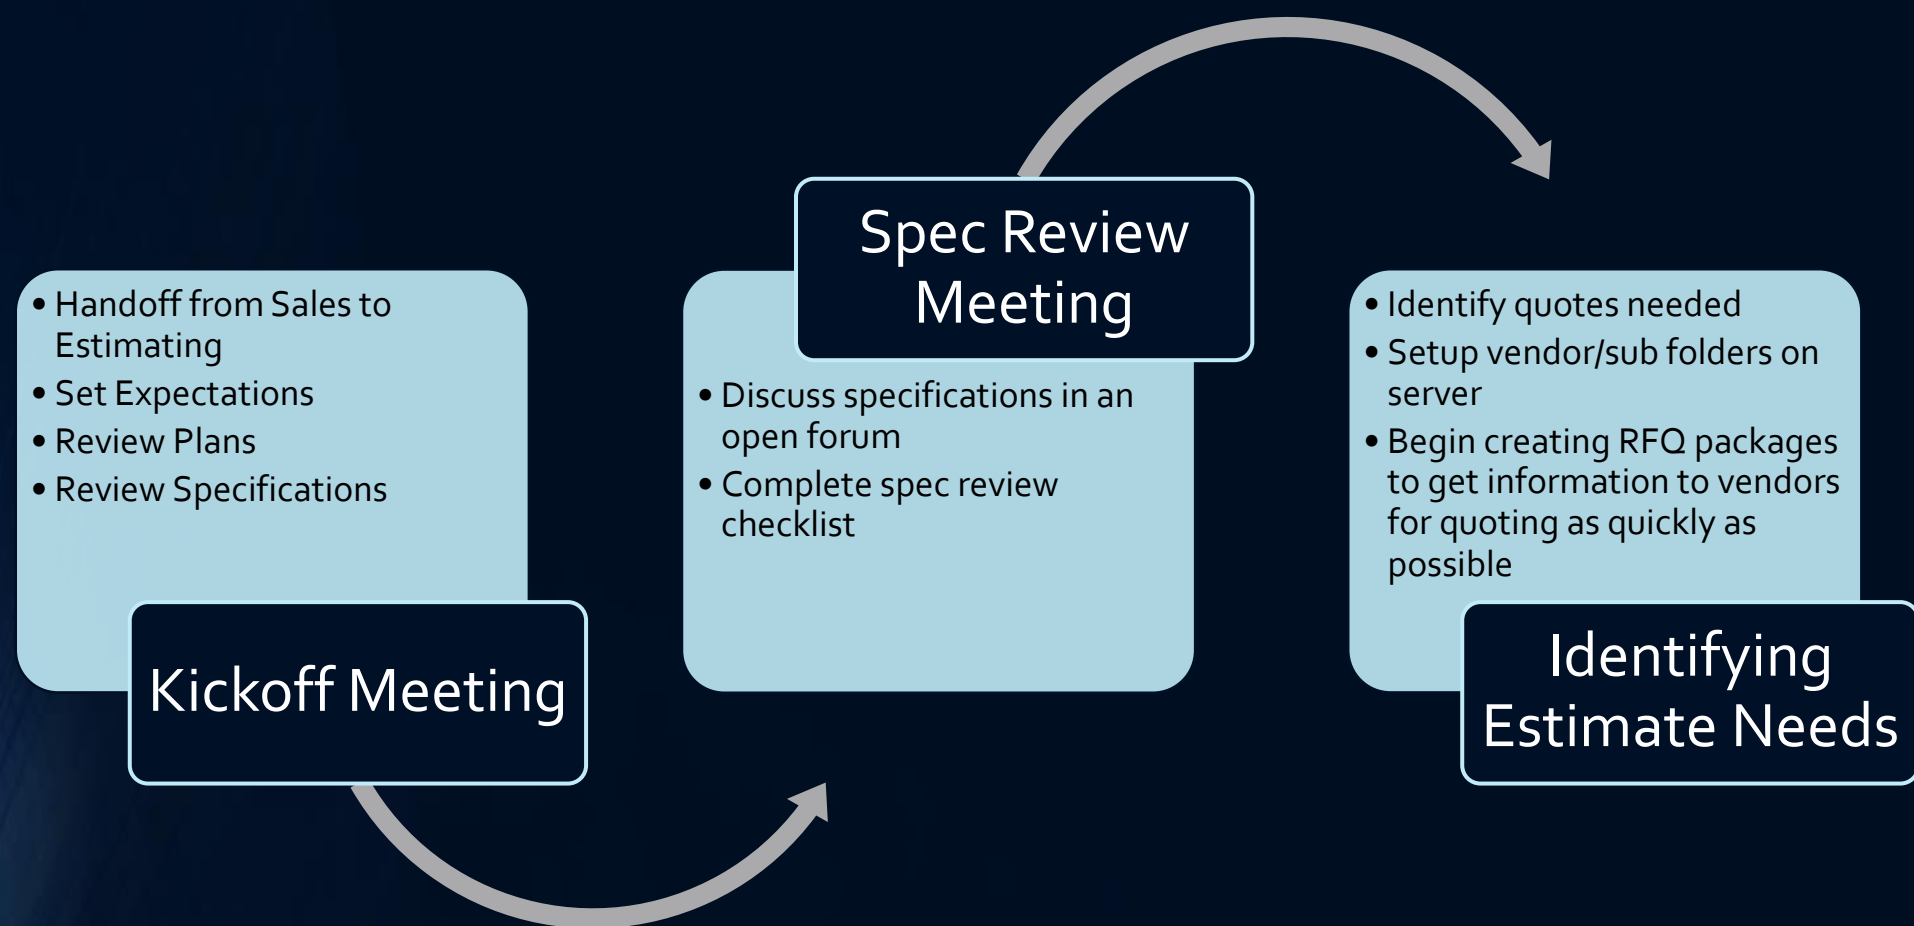

Estimate Process.....